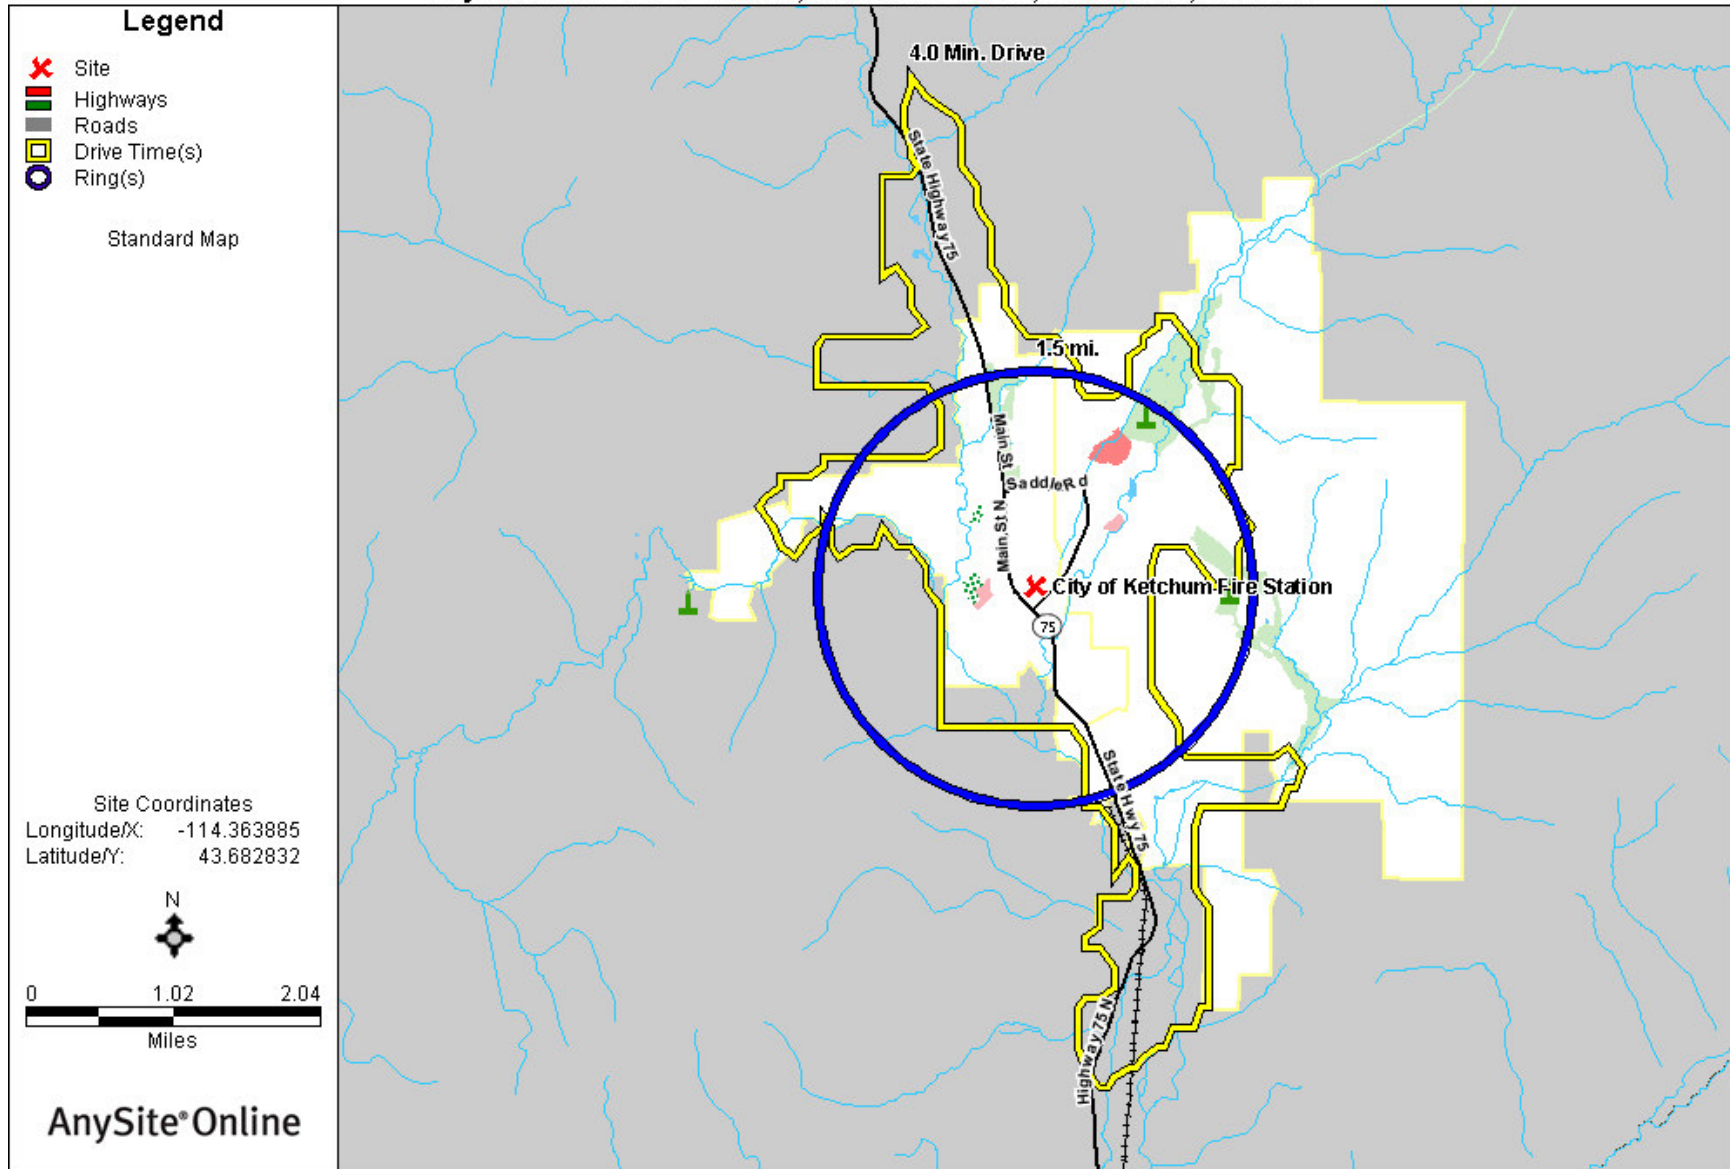

Appendix C

City of Ketchum Fire Station, 480 EAST AVE N, KETCHUM, ID 83340

Application © Copyright MapInfo Limited 2006, Copyright(c) 2007 Map Data © Crown Copyright. Licence number 100020348 and © 2006 Tele Atlas N.V.

Drive Time (yellow) = 4 Minutes (NFPA); ISO (blue) = 1.5 Mile engine standard