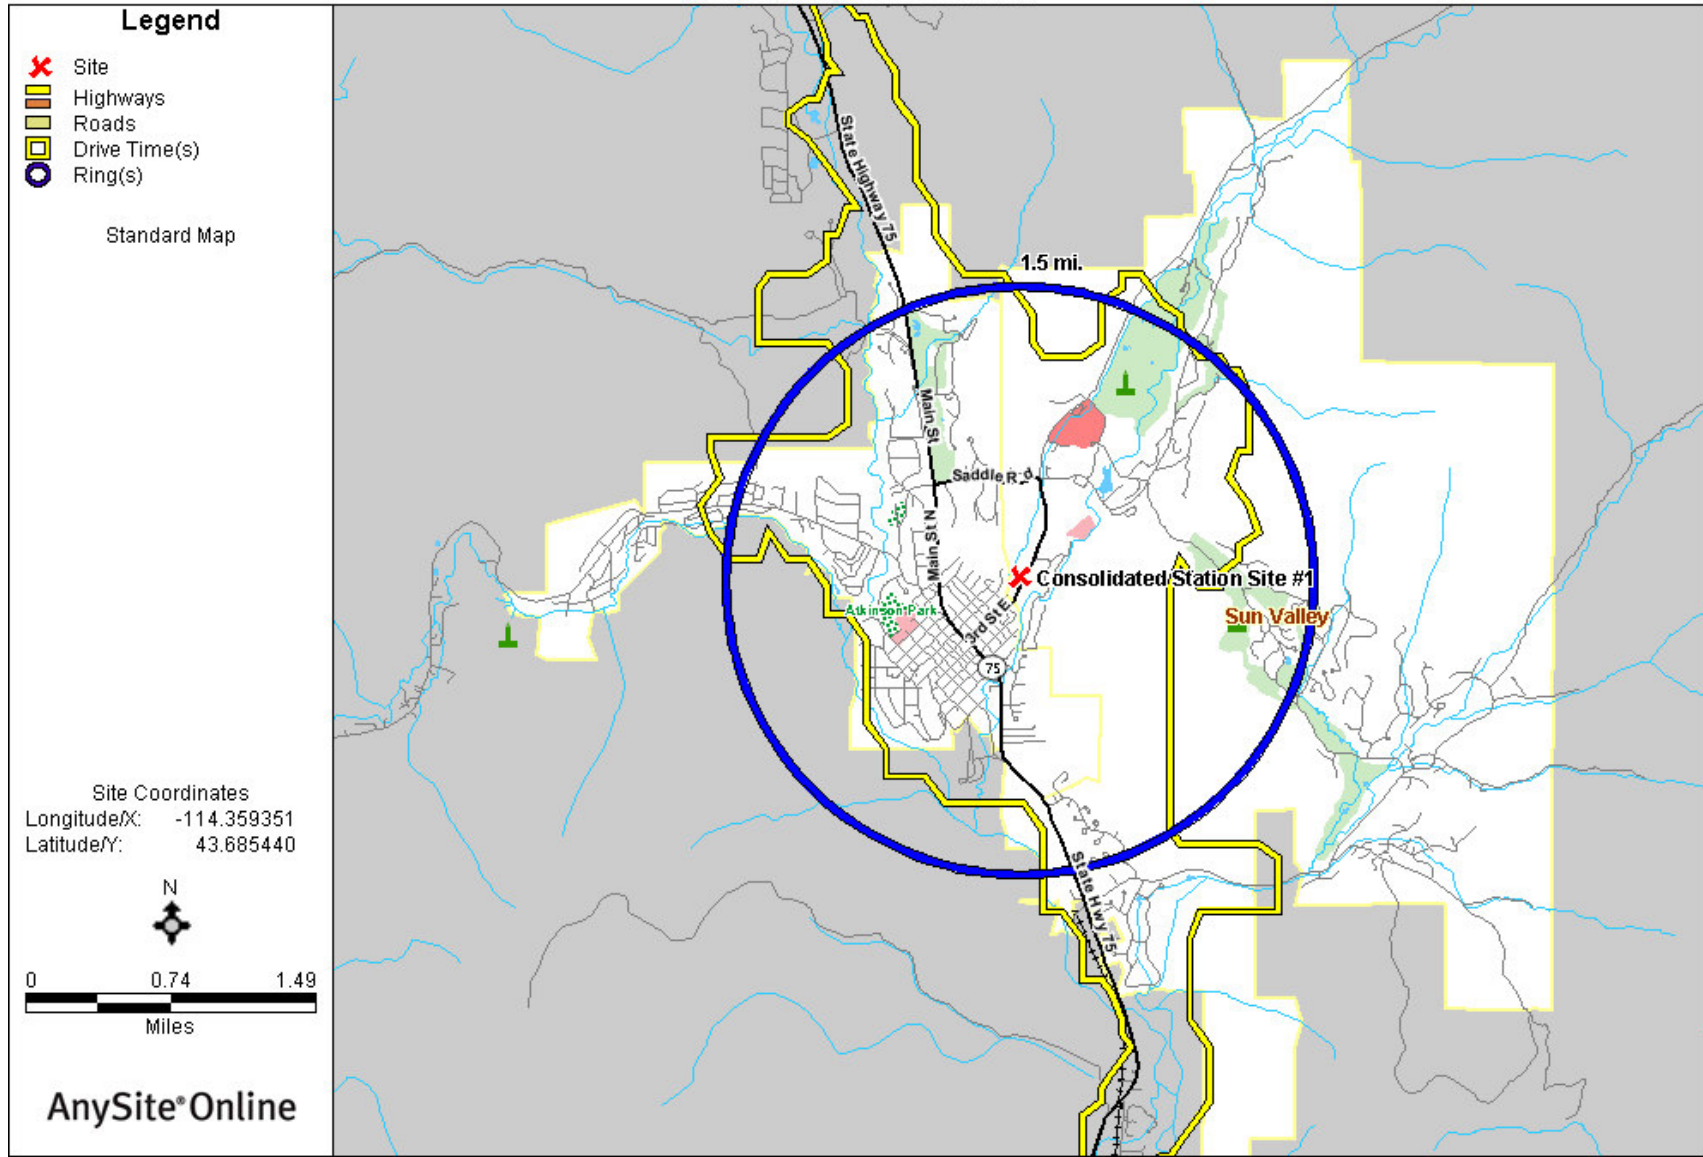

Consolidated Station Site #1

Drive Time (yellow) = 4 Minutes (NFPA); ISO (blue) = 1.5 Mile engine standard