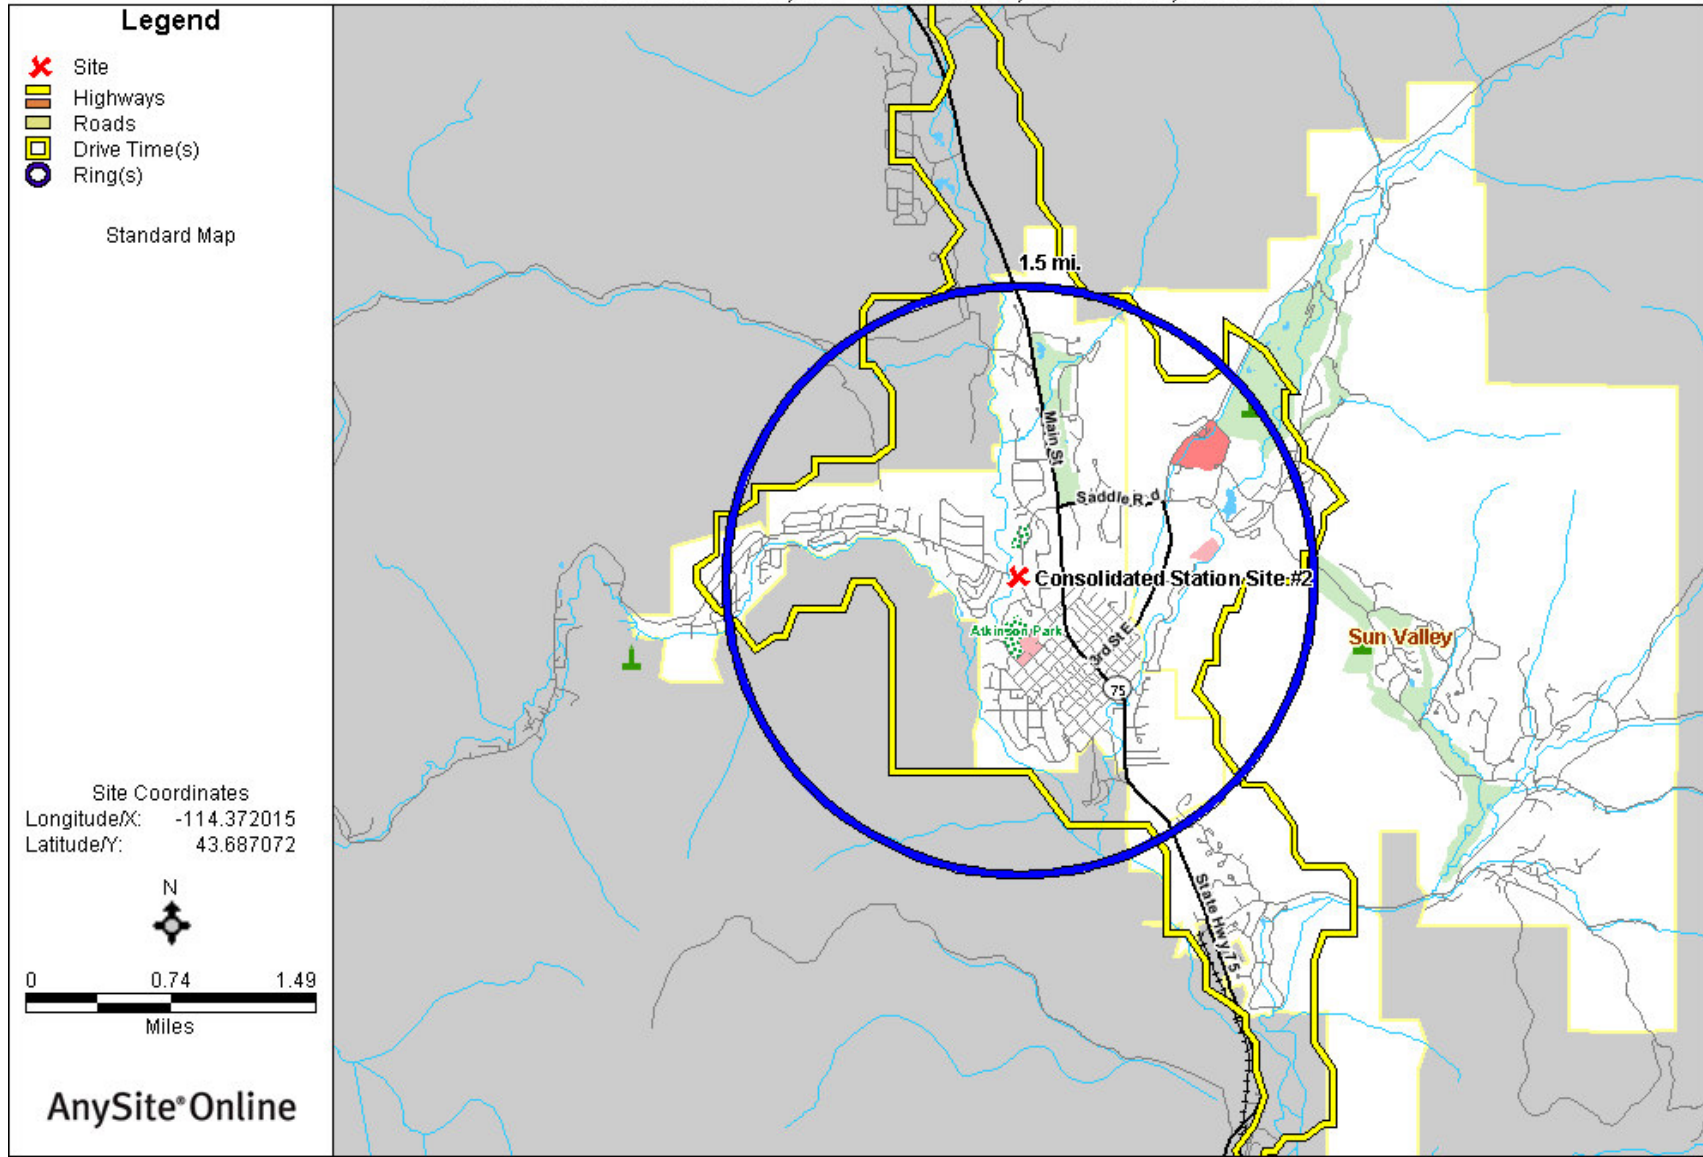

Appendix H

Consolidated Station Site #2, 100 SADDLE RD, KETCHUM, ID 83340

Drive Time (yellow) = 4 Minutes (NFPA); ISO (blue) = 1.5 Mile engine standard