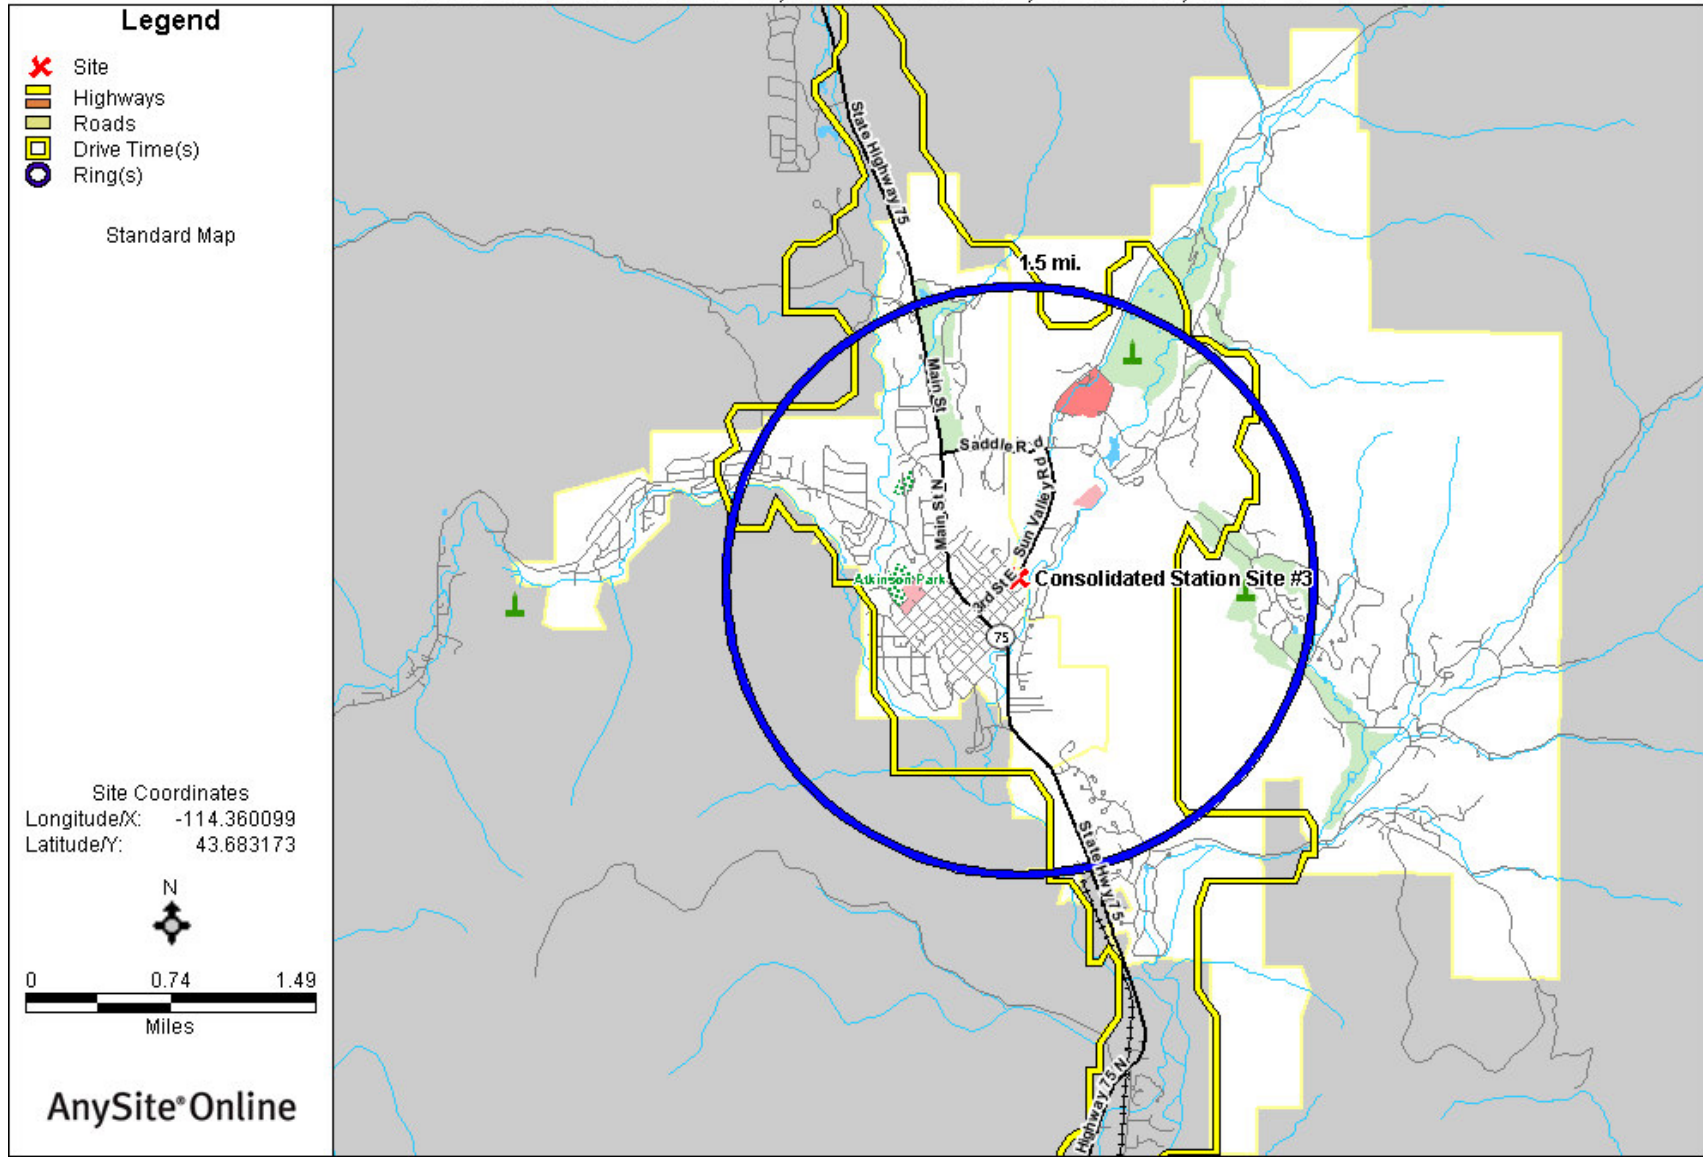

Appendix I

Consolidated Station Site #3, 208 SPRUCE AVE, KETCHUM, ID 83340

Drive Time (yellow) = 4 Minutes (NFPA); ISO (blue) = 1.5 Mile engine standard