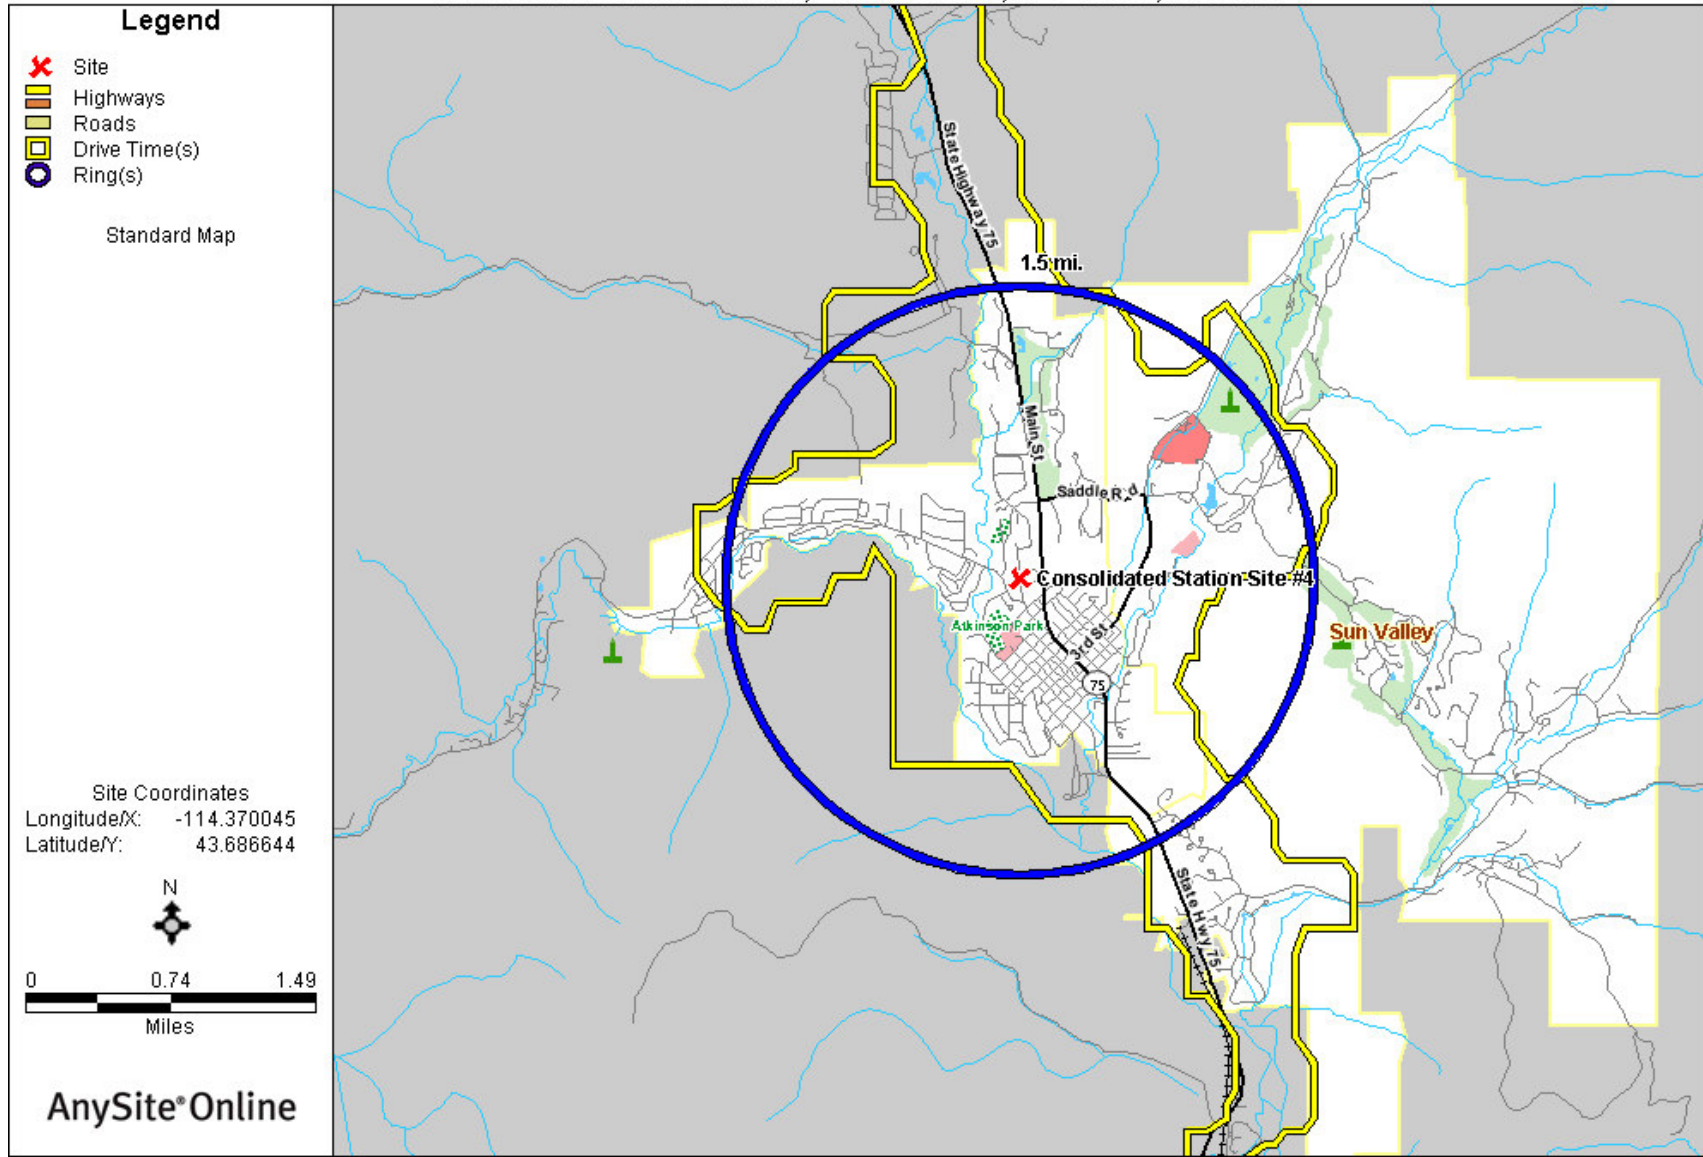

Consolidated Station Site #4, 215 LEWIS ST, KETCHUM, ID 83340

Drive Time (yellow) = 4 Minutes (NFPA); ISO (blue) = 1.5 Mile engine standard